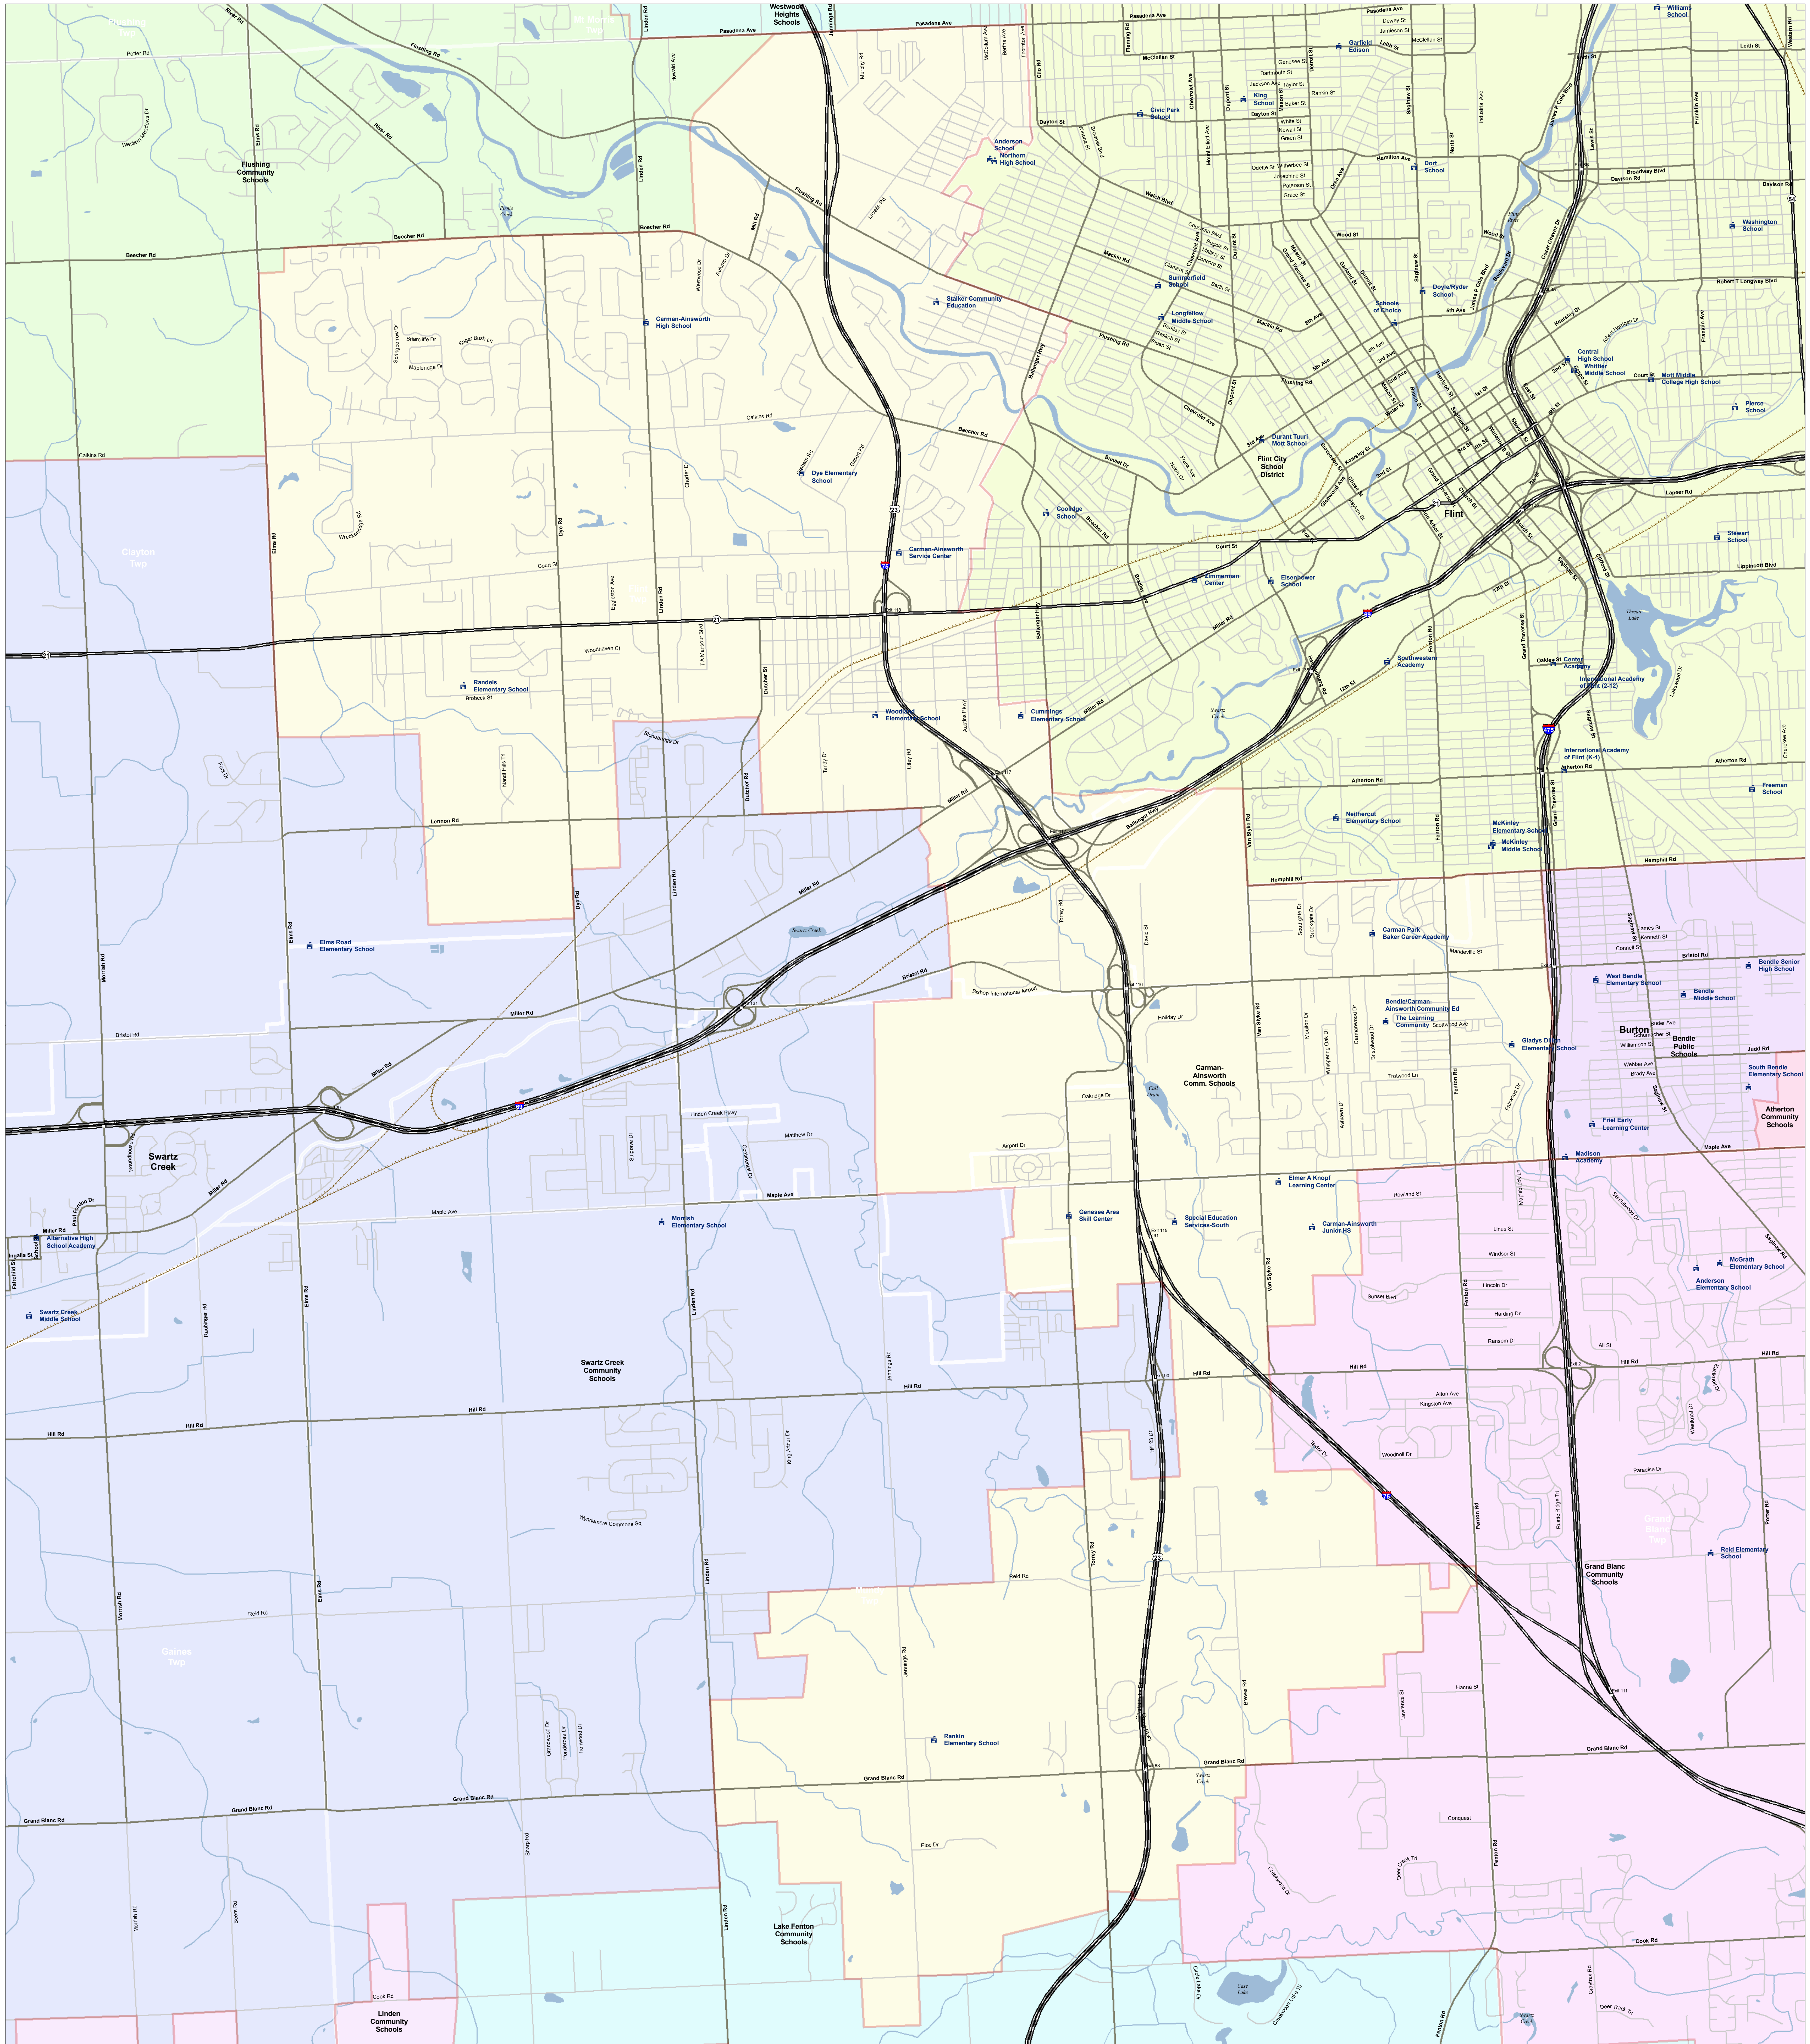

Carman-Ainsworth Comm. Schools

Genesee ISD

- SCHOOL
- SCHOOL DISTRICT BOUNDARY
- CITY / VILLAGE
- COUNTY BOUNDARY
- WATER FEATURE
- HIGHWAY
- MAJOR ROAD
- LOCAL ROAD
- RAILROAD

For more information:
Web: www.michigan.gov/cgi
Phone: 517.373.7910